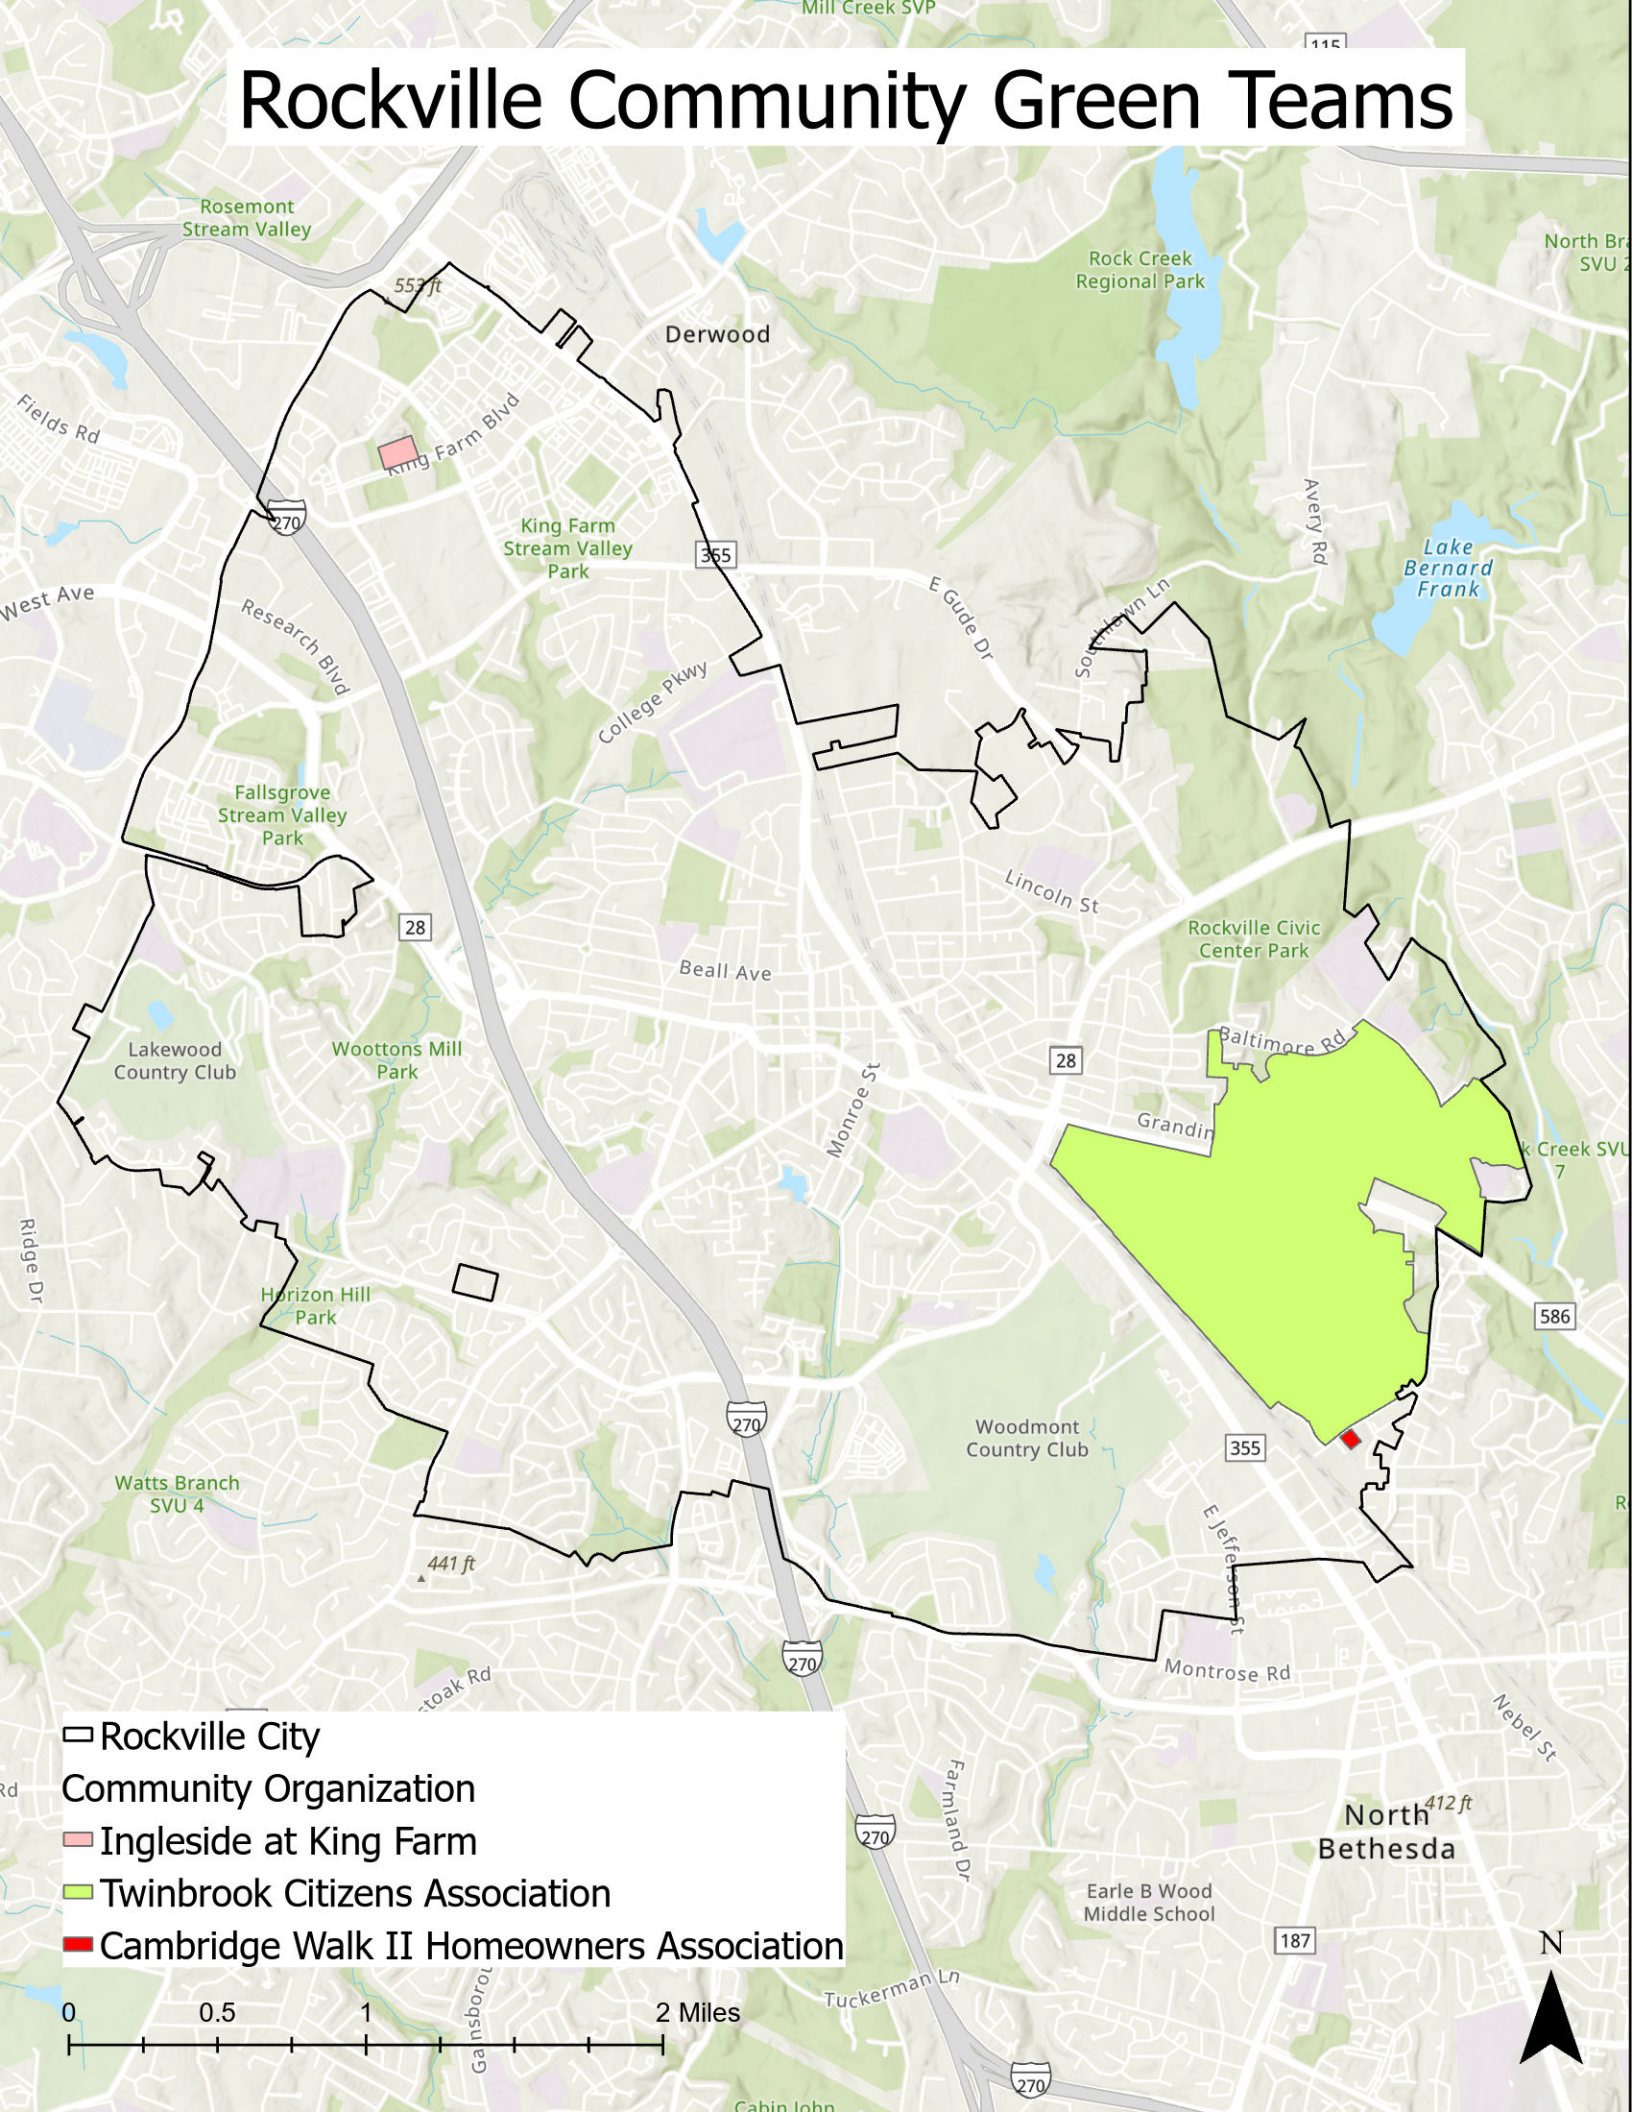

Rockville Community Green Teams

- Rockville City
- Community Organization
- Ingleside at King Farm
- Twinbrook Citizens Association
- Cambridge Walk II Homeowners Association

0 0.5 1 2 Miles