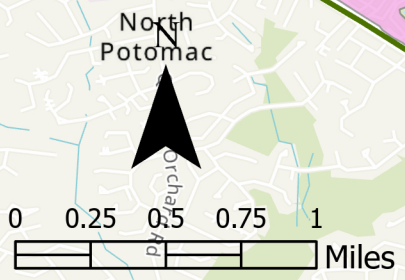

Gaithersburg HOA Green Team Locations

City of Gaithersburg, Maryland, MNCPPC, VGIN, Esri, TomTom, Garmin, SafeGraph, GeoTechnologies, Inc, METI/ NASA, USGS, EPA, NPS, USDA, USFWS
Last edited by Mimi Sanford on 4/16/24