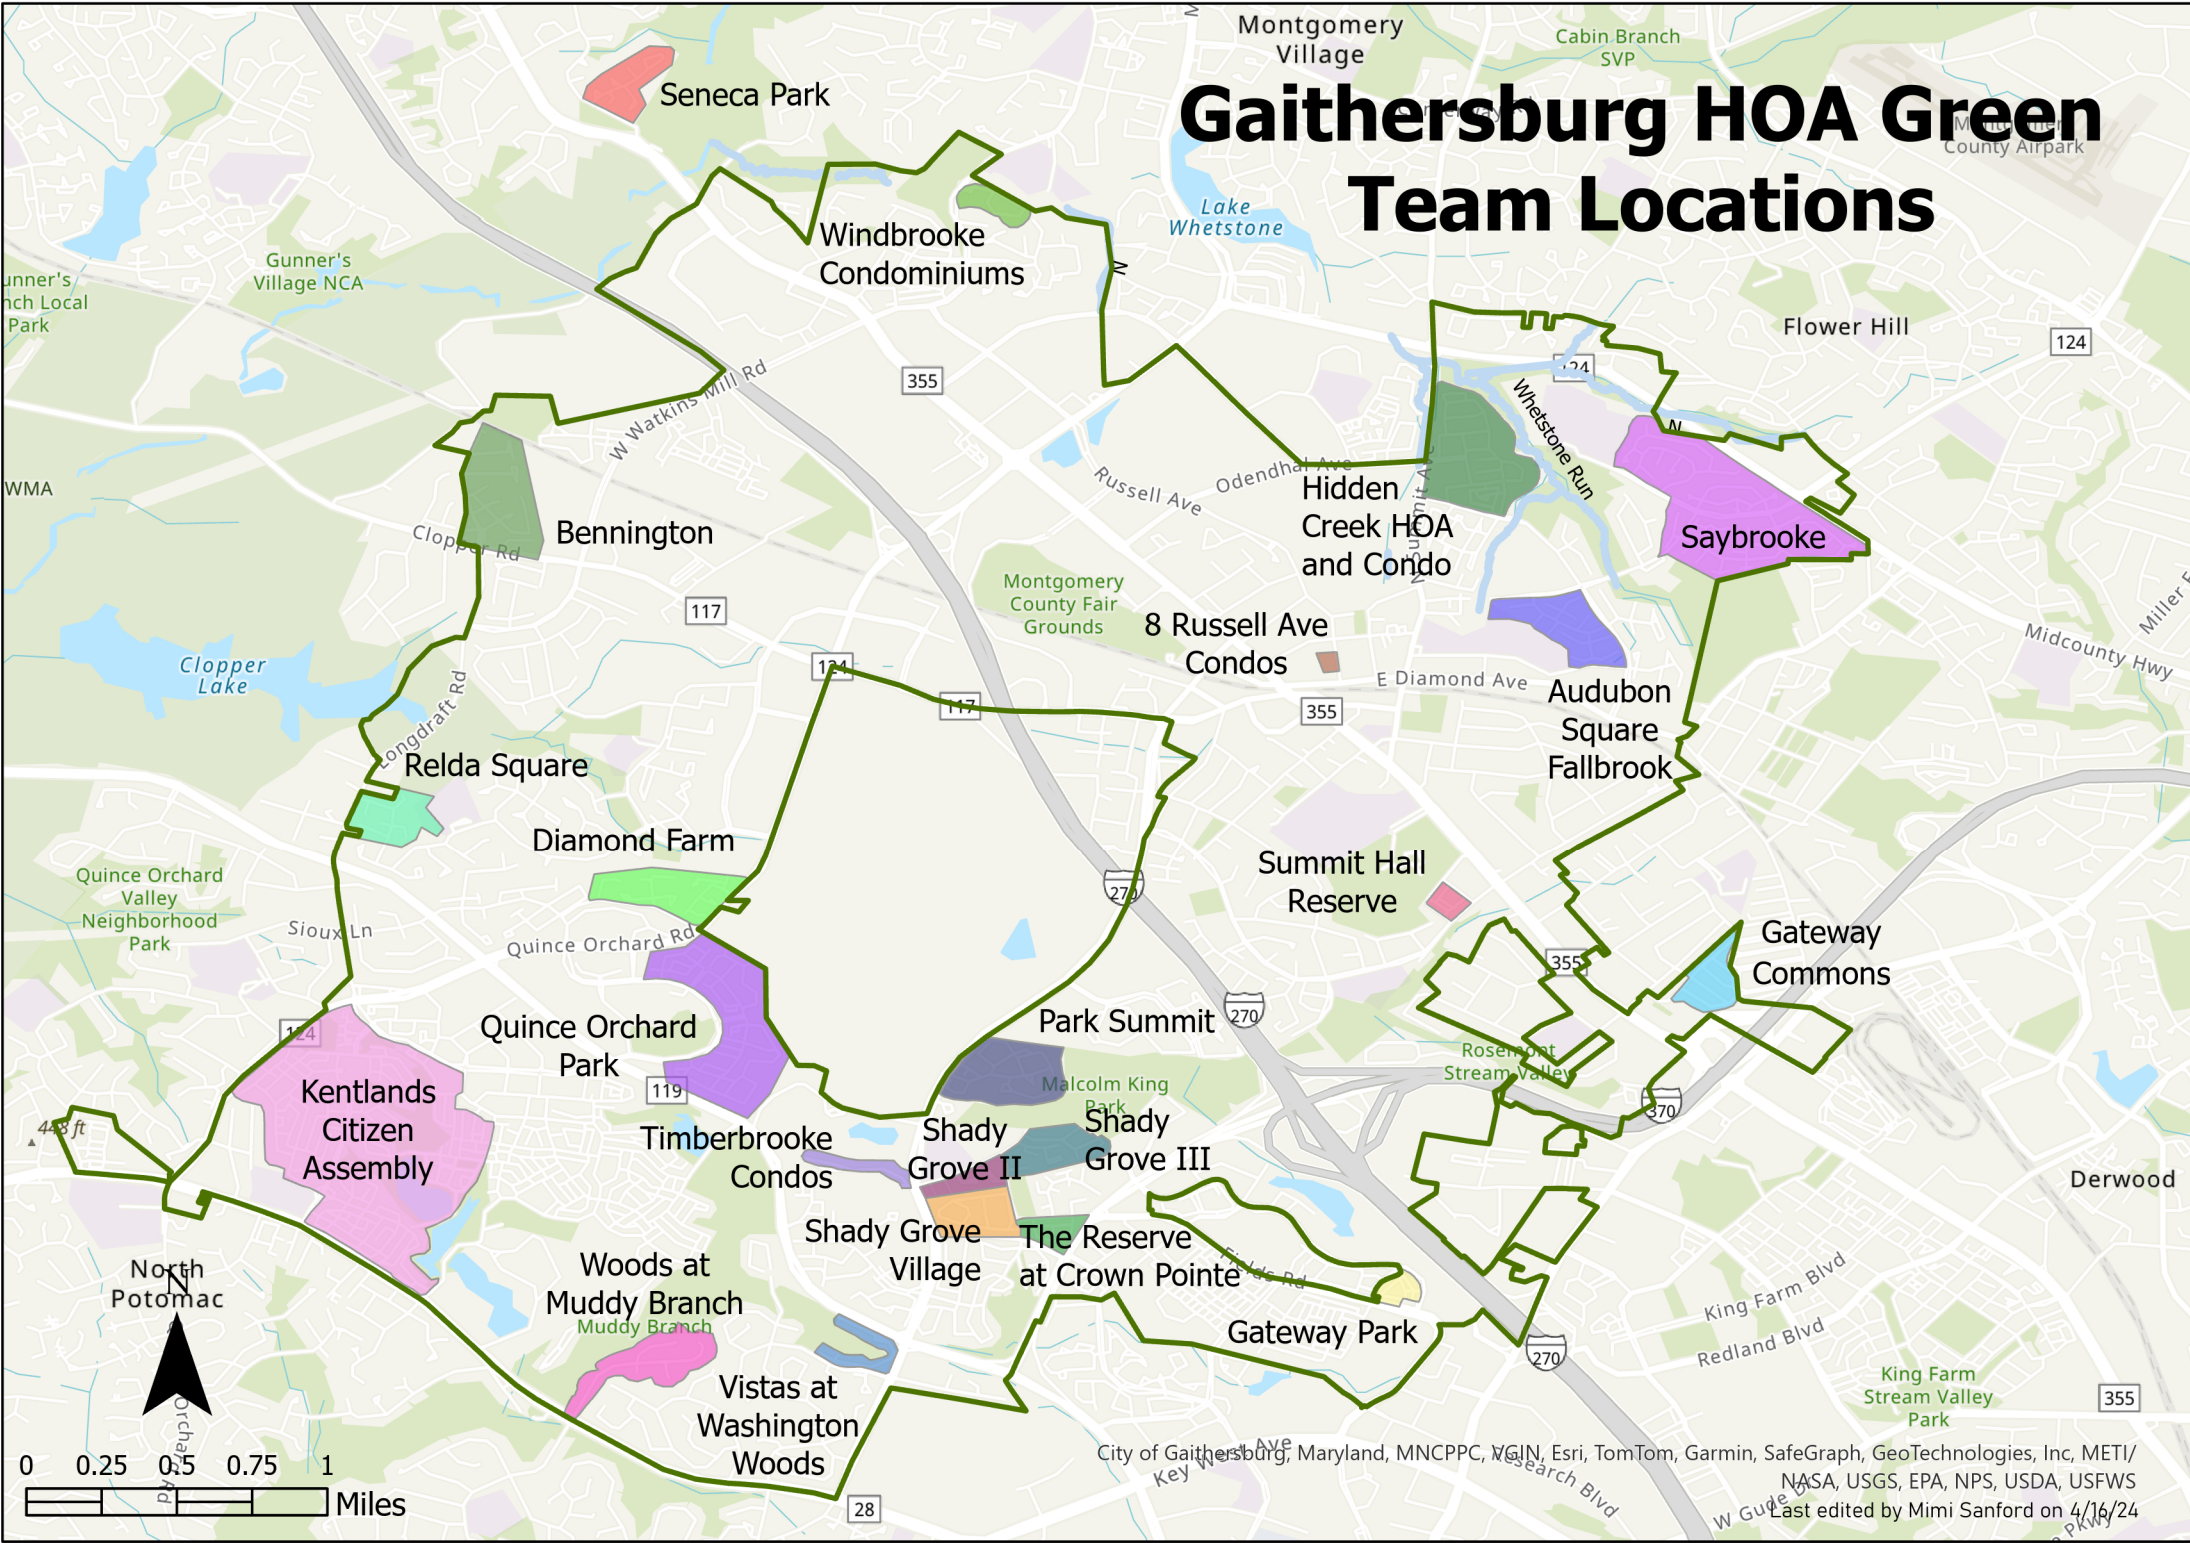

Gaithersburg HOA Green Team Locations

City of Gaithersburg, Maryland, MNCPPC, VGIN, Esri, TomTom, Garmin, SafeGraph, GeoTechnologies, Inc, METI/ NASA, USGS, EPA, NPS, USDA, USFWS
Last edited by Mimi Sanford on 4/16/24